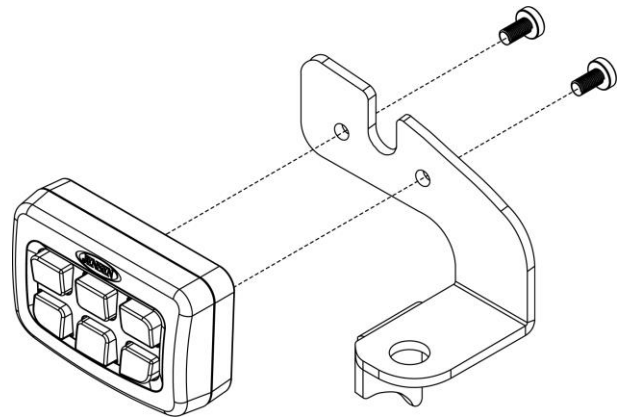

JHDHBC Wired Remote Installation Instructions

Introduction

Thank you for choosing a Jensen product. The JHDHBC universal handlebar control allows convenient operation of compatible Jensen radios including volume adjustment, mode selection and basic functions of available sources such as AM/FM tuner, Weather Band, Bluetooth, USB, iPod/iPhone, SiriusXM satellite radio.

Installation

Installation method is shown as diagram.

1. Kit Includes 2pcs M4 x 8 Mounting Screws and 6pcs Cable Ties".
2. Custom mounting brackets sold separately.

Wiring

Once the remote has been mounted, route the cable from the remote and connect the cable to the radio. Note the connector polarity on the extension cable.

Important: When connecting the cables, be sure to route the extension cable away from sharp objects, corners, and places where it might get pinched, as this could affect performance and cause damage to the unit.