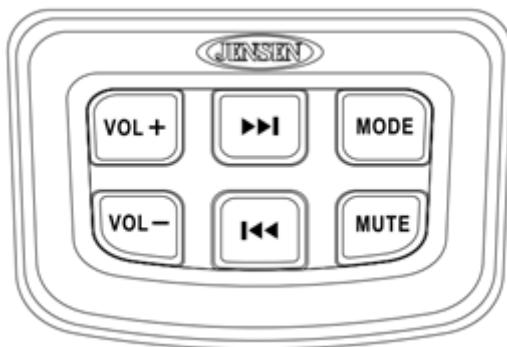

JHDHBC Wired Remote Installation Instructions

Introduction

Thank you for choosing a Jensen product. The JHDHBC universal handlebar control allows convenient operation of compatible Jensen radios including volume adjustment, mode selection and basic functions of available sources such as AM/FM tuner, Weather Band, Bluetooth, USB, iPod/iPhone, SiriusXM satellite radio.

Installation

Installation method is shown as diagram.

1. Kit Includes 2pcs M4 x 8 Mounting Screws and 6pcs Cable Ties".
2. Custom mounting brackets sold separately.

Wiring

Once the remote has been mounted, route the cable from the remote and connect the cable to the radio. Note the connector polarity on the extension cable.

Important: When connecting the cables, be sure to route the extension cable away from sharp objects, corners, and places where it might get pinched, as this could affect performance and cause damage to the unit.