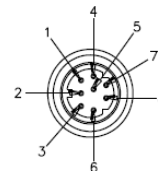

Installation

Installation method is shown as diagram.

1. Kit Includes 2pcs M4 x 8 Mounting Screws and 6pcs Cable Ties".
2. Custom mounting brackets sold separately.

Wiring

Once the remote has been mounted, route the cable from the remote and connect the cable to the radio. Note the connector polarity on the extension cable.

Important: When connecting the cables, be sure to route the extension cable away from sharp objects, corners, and places where it might get pinched, as this could affect performance and cause damage to the unit.