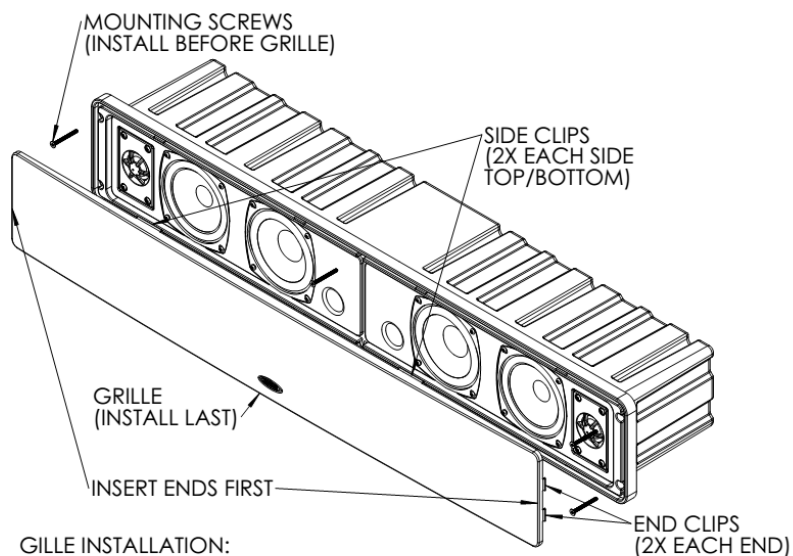

INSTALLATION

- GRILLE INSTALLATION:
1. PRESS AND SECURE END CLIPS FIRST
 2. CAREFULLY SQUEEZE AND WORK TOWARD MIDDLE TABS, PRESSING IN AS YOU GO

*CONNECT RED 12V TRIGGER TO BLUE TRIGGER OF RADIO