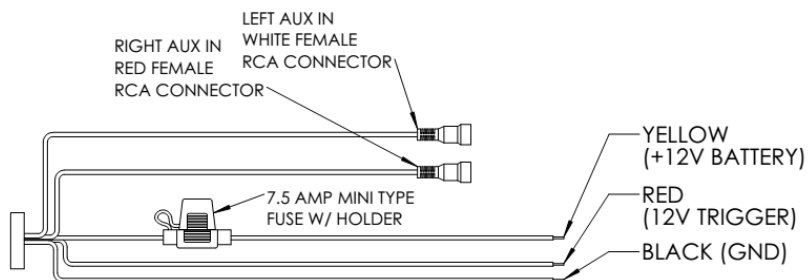

INSTALLATION

- GRILLE INSTALLATION:
1. PRESS AND SECURE END CLIPS FIRST
 2. CAREFULLY SQUEEZE AND WORK TOWARD MIDDLE TABS, PRESSING IN AS YOU GO

*CONNECT RED 12V TRIGGER TO BLUE TRIGGER OF RADIO