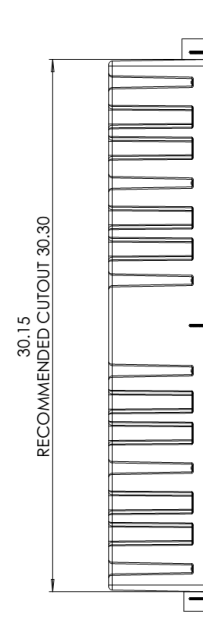

INSTALLATION

- GRILLE INSTALLATION:
1. PRESS AND SECURE END CLIPS FIRST
 2. CAREFULLY SQUEEZE AND WORK TOWARD MIDDLE TABS, PRESSING IN AS YOU GO

*CONNECT RED 12V TRIGGER TO BLUE TRIGGER OF RADIO